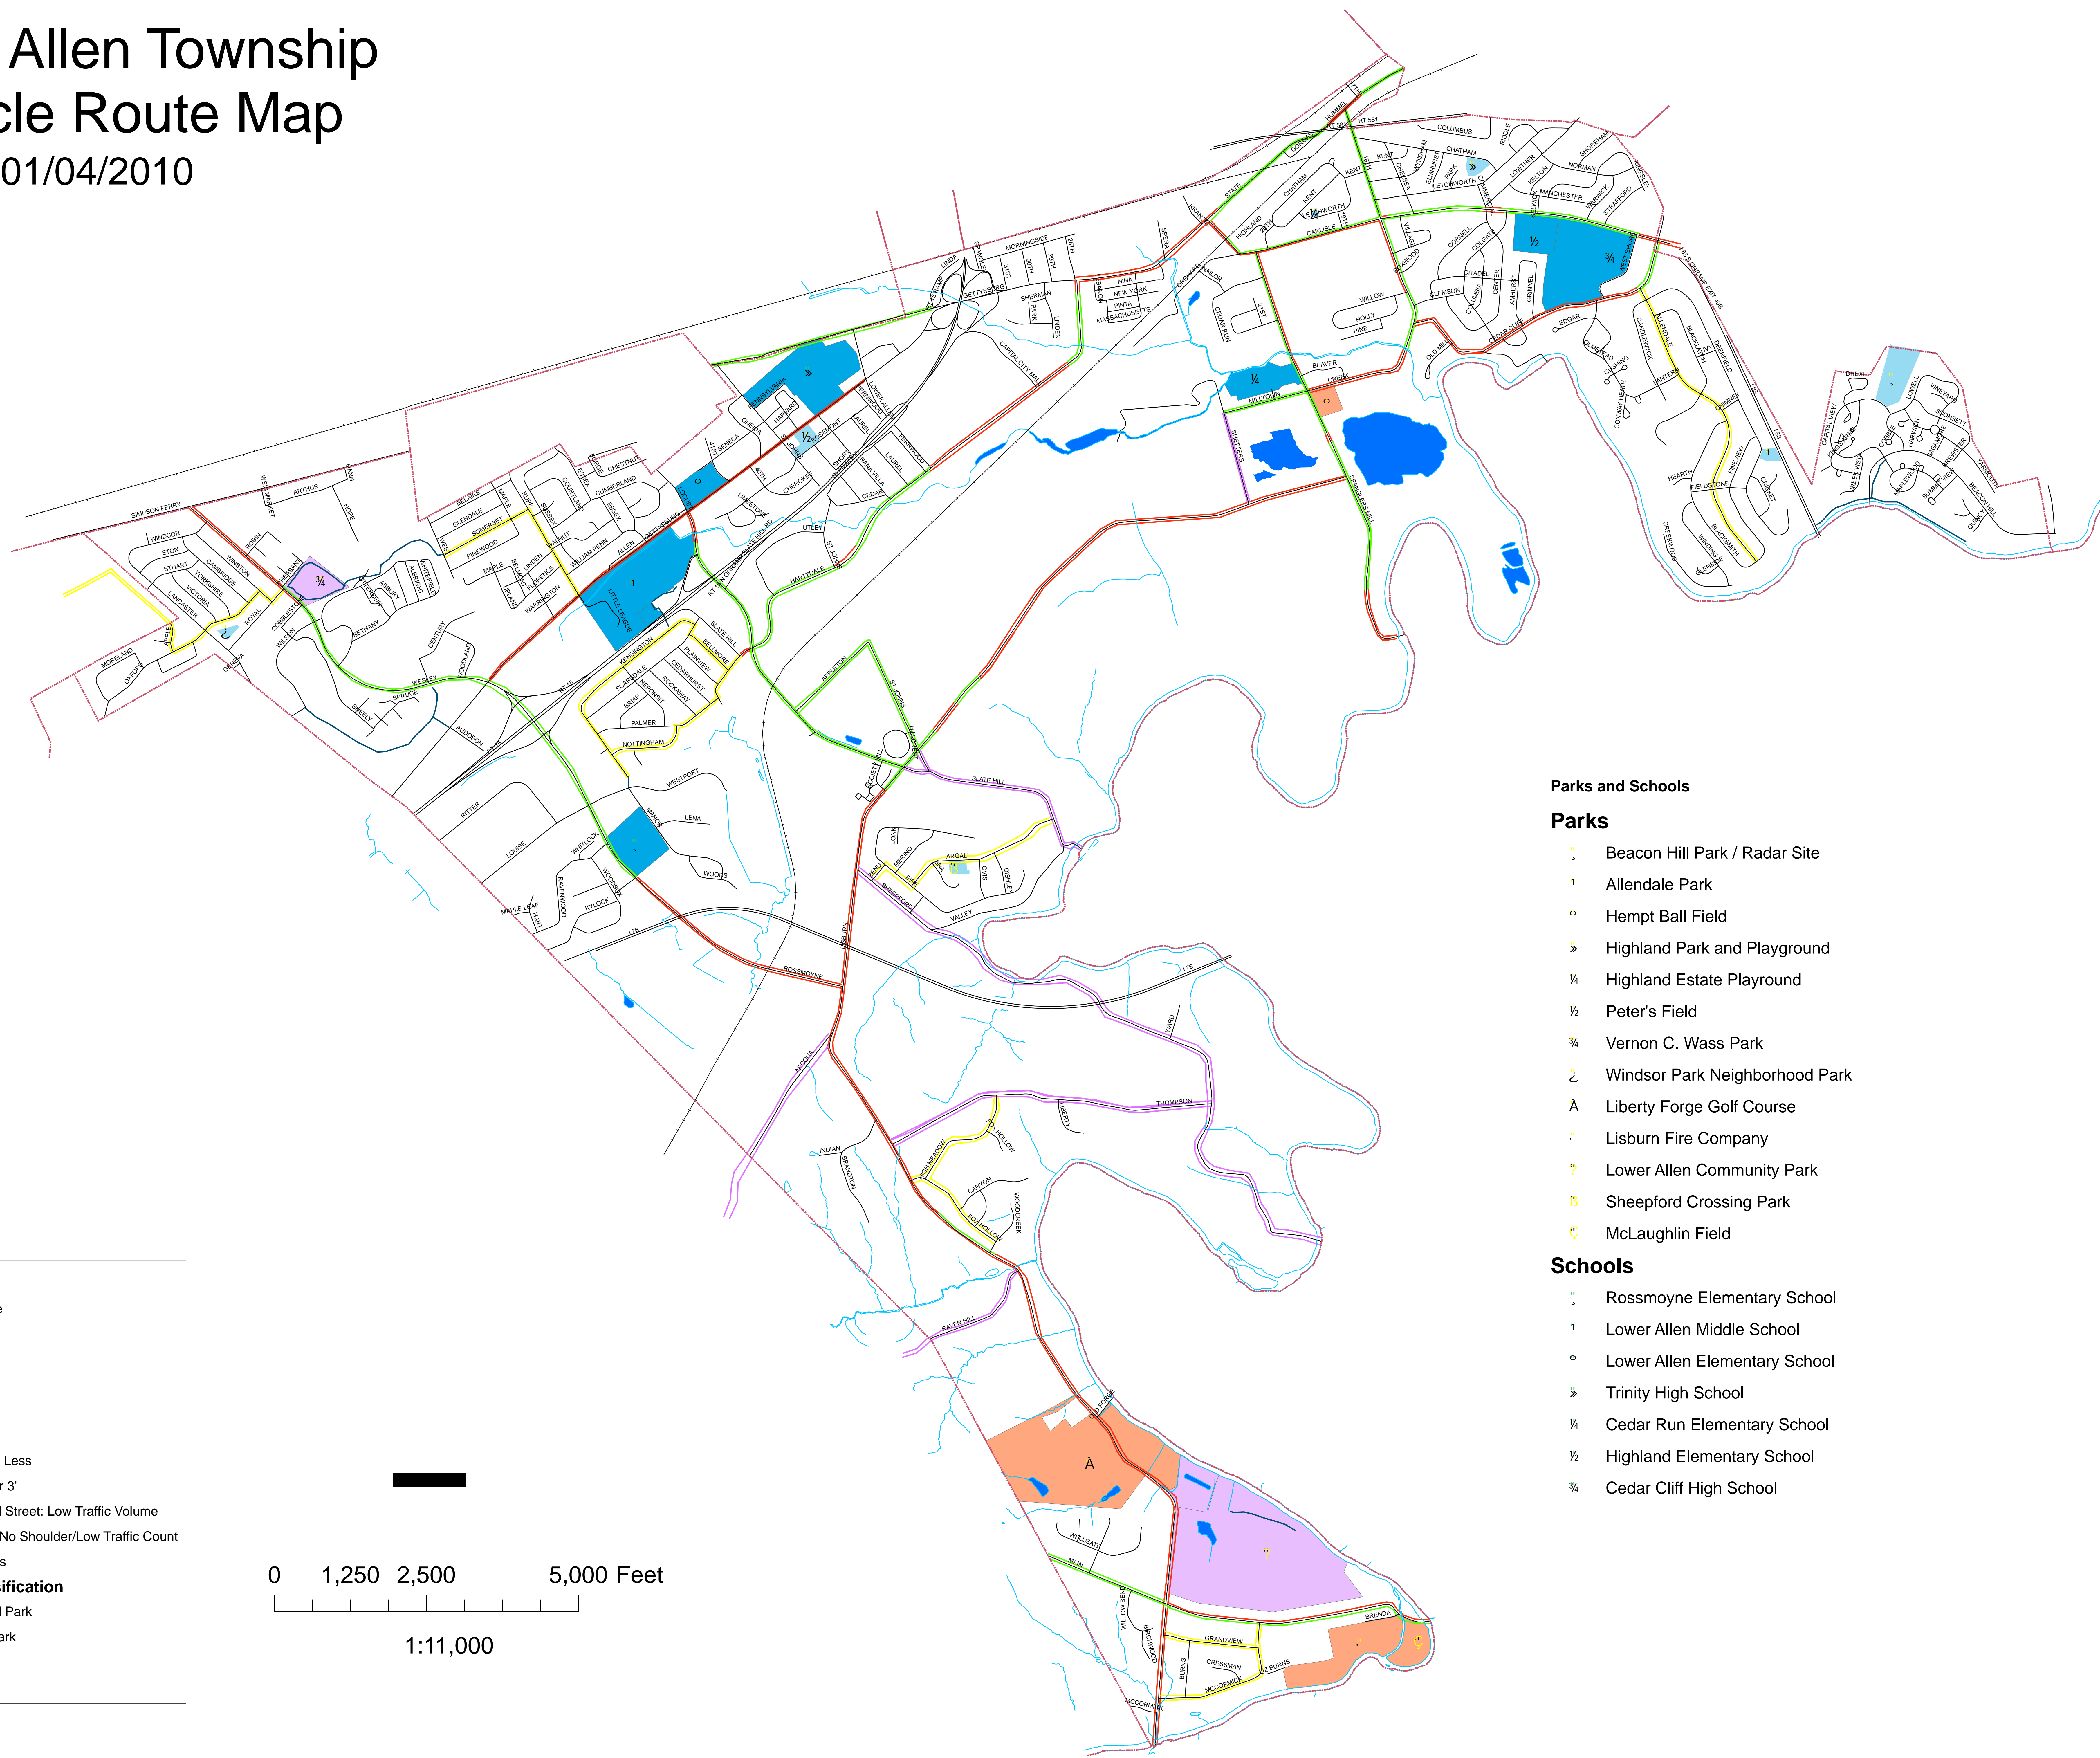

Lower Allen Township Bicycle Route Map

01/04/2010

Legend

- Municipal Line
- Roads
- Railroad
- ~ Streams
- Water Body

Bike Routes

- Shoulder 3' or Less
- Shoulder Over 3'
- Neighborhood Street: Low Traffic Volume
- Rural Roads: No Shoulder/Low Traffic Count
- Off Road Trails

Park Land Classification

- Neighborhood Park
- Community Park
- Private Park
- Schools

Parks and Schools

Parks

- Beacon Hill Park / Radar Site
- Allendale Park
- Hempt Ball Field
- » Highland Park and Playground
- ¼ Highland Estate Playground
- ½ Peter's Field
- ¾ Vernon C. Wass Park
- ⌒ Windsor Park Neighborhood Park
- A Liberty Forge Golf Course
- Lisburn Fire Company
- Lower Allen Community Park
- Sheepford Crossing Park
- McLaughlin Field

Schools

- Rossmoyne Elementary School
- Lower Allen Middle School
- Lower Allen Elementary School
- » Trinity High School
- ¼ Cedar Run Elementary School
- ½ Highland Elementary School
- ¾ Cedar Cliff High School