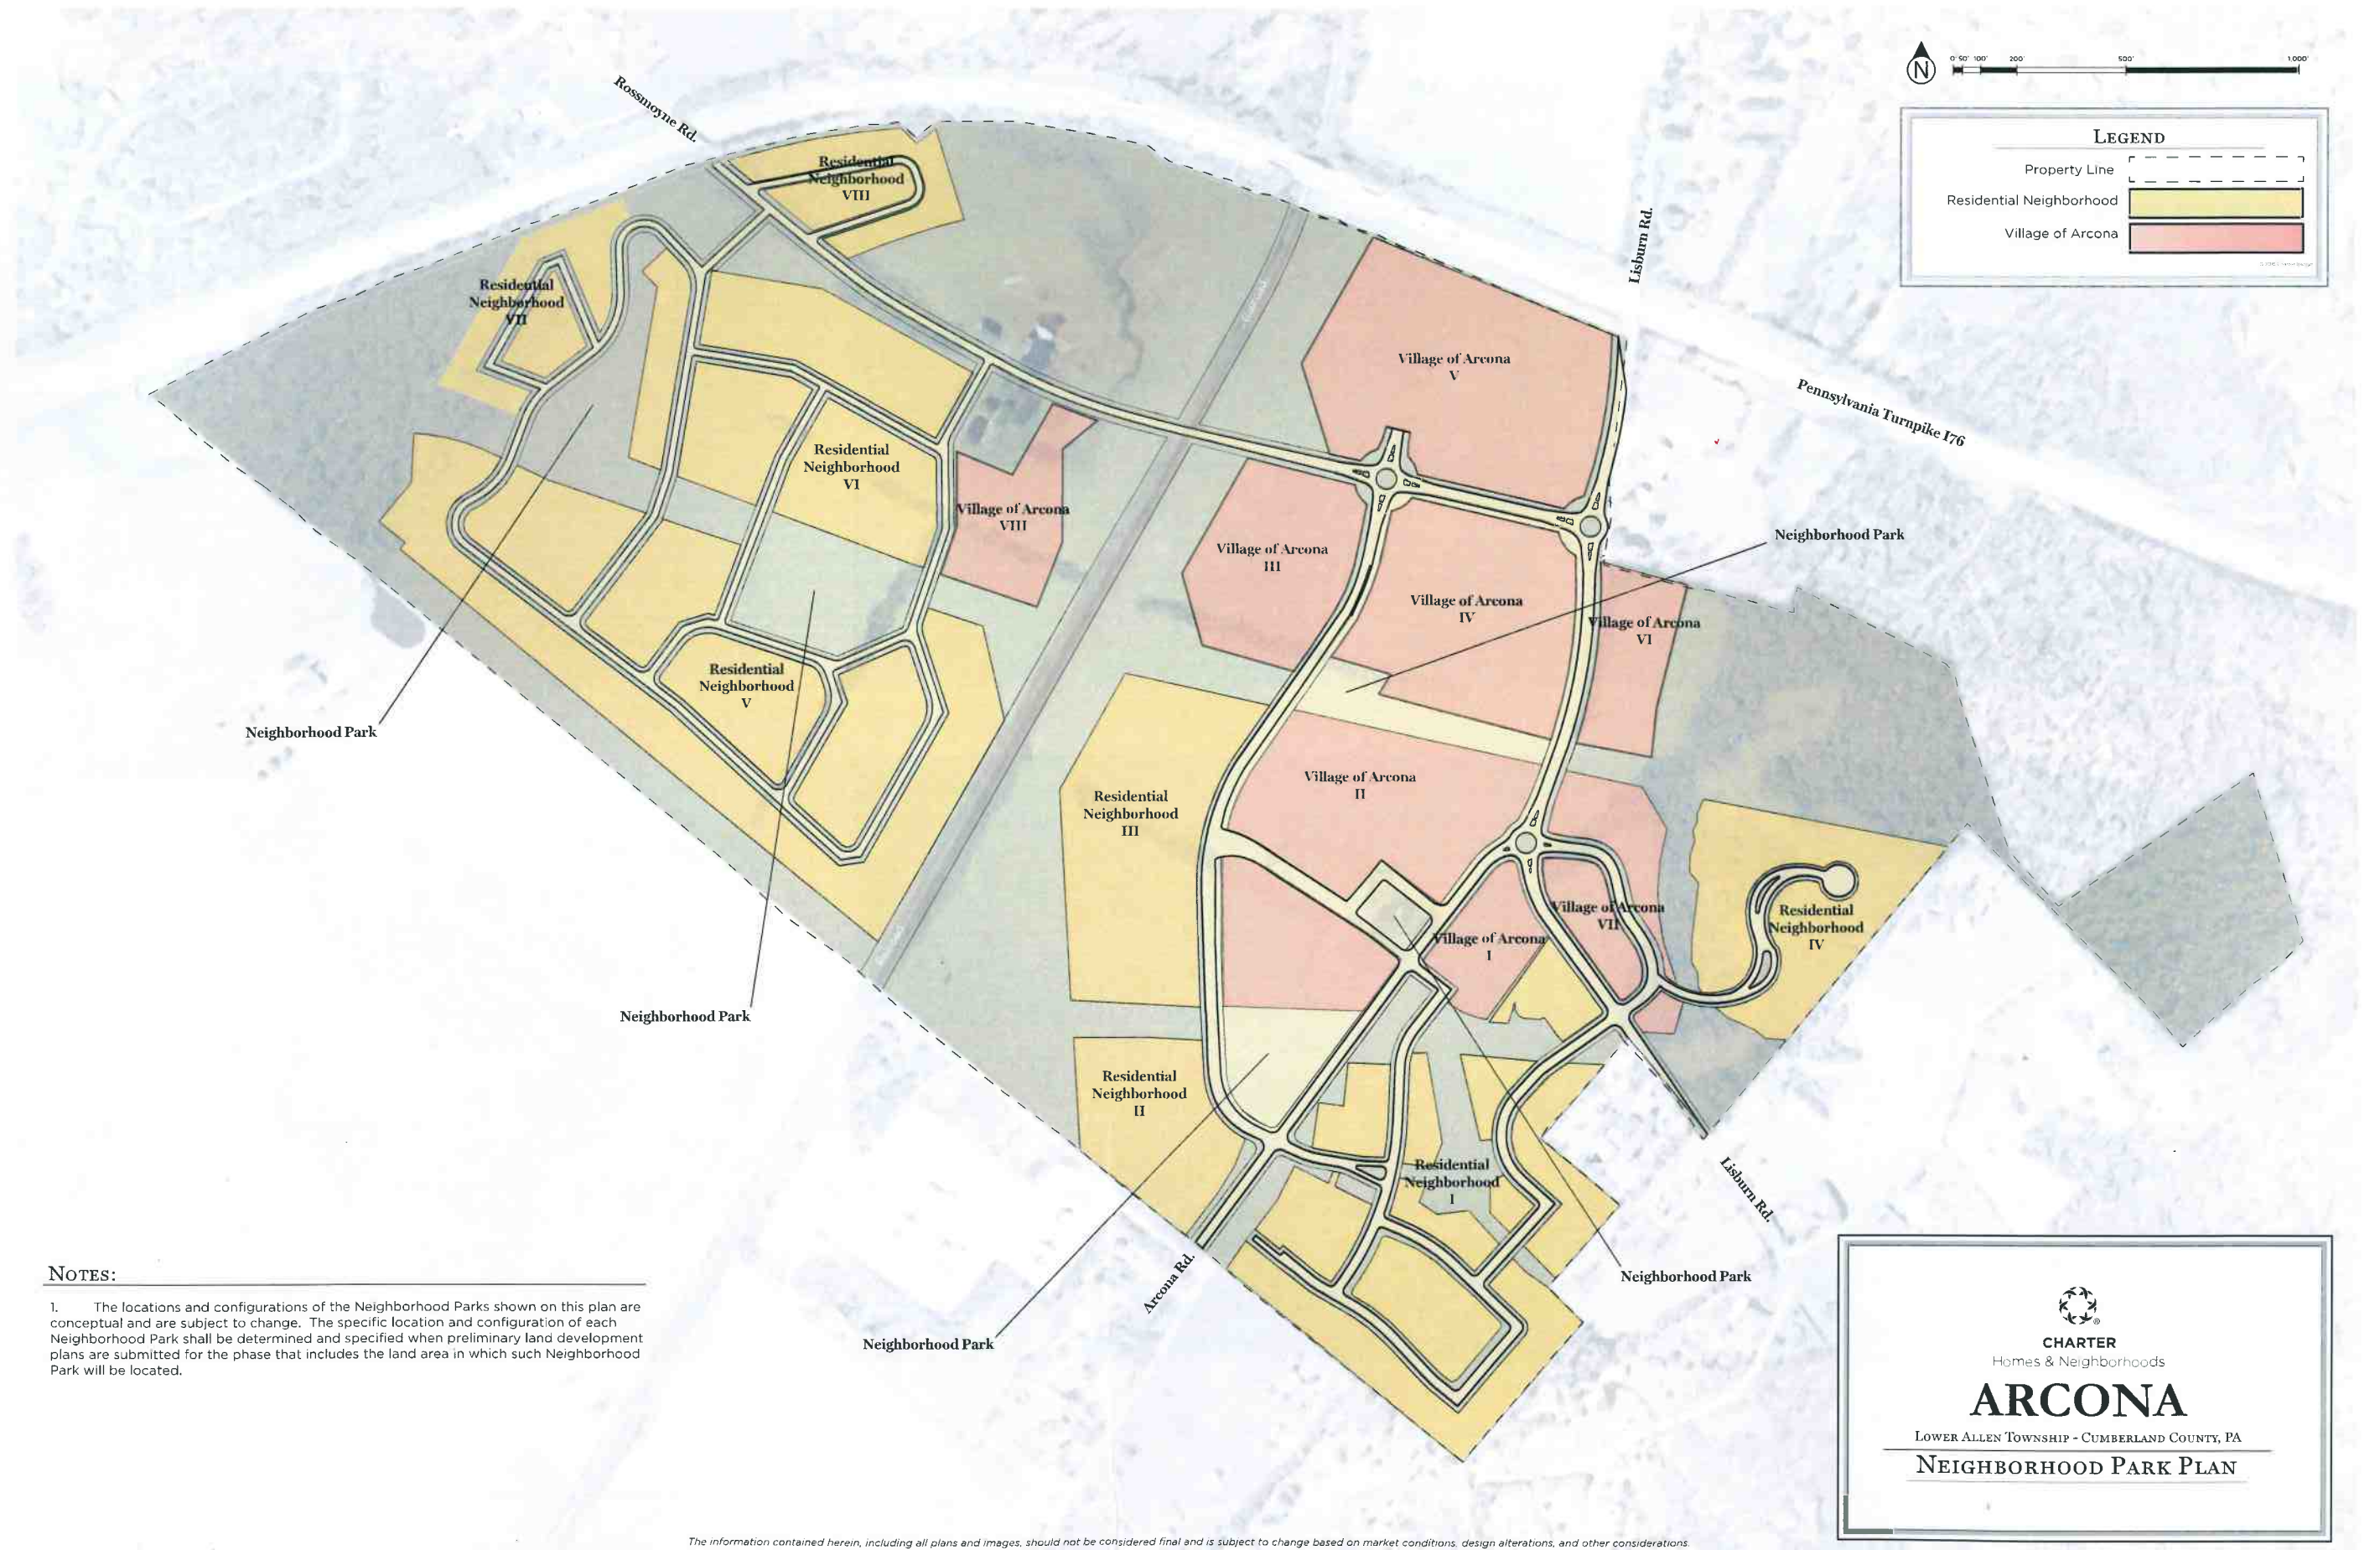

LEGEND

Property Line [---]

Residential Neighborhood [Yellow Box]

Village of Arcona [Red Box]

NOTES:

1. The locations and configurations of the Neighborhood Parks shown on this plan are conceptual and are subject to change. The specific location and configuration of each Neighborhood Park shall be determined and specified when preliminary land development plans are submitted for the phase that includes the land area in which such Neighborhood Park will be located.

CHARTER
 Homes & Neighborhoods
ARCONA
 LOWER ALLEN TOWNSHIP - CUMBERLAND COUNTY, PA
NEIGHBORHOOD PARK PLAN

The information contained herein, including all plans and images, should not be considered final and is subject to change based on market conditions, design alterations, and other considerations.